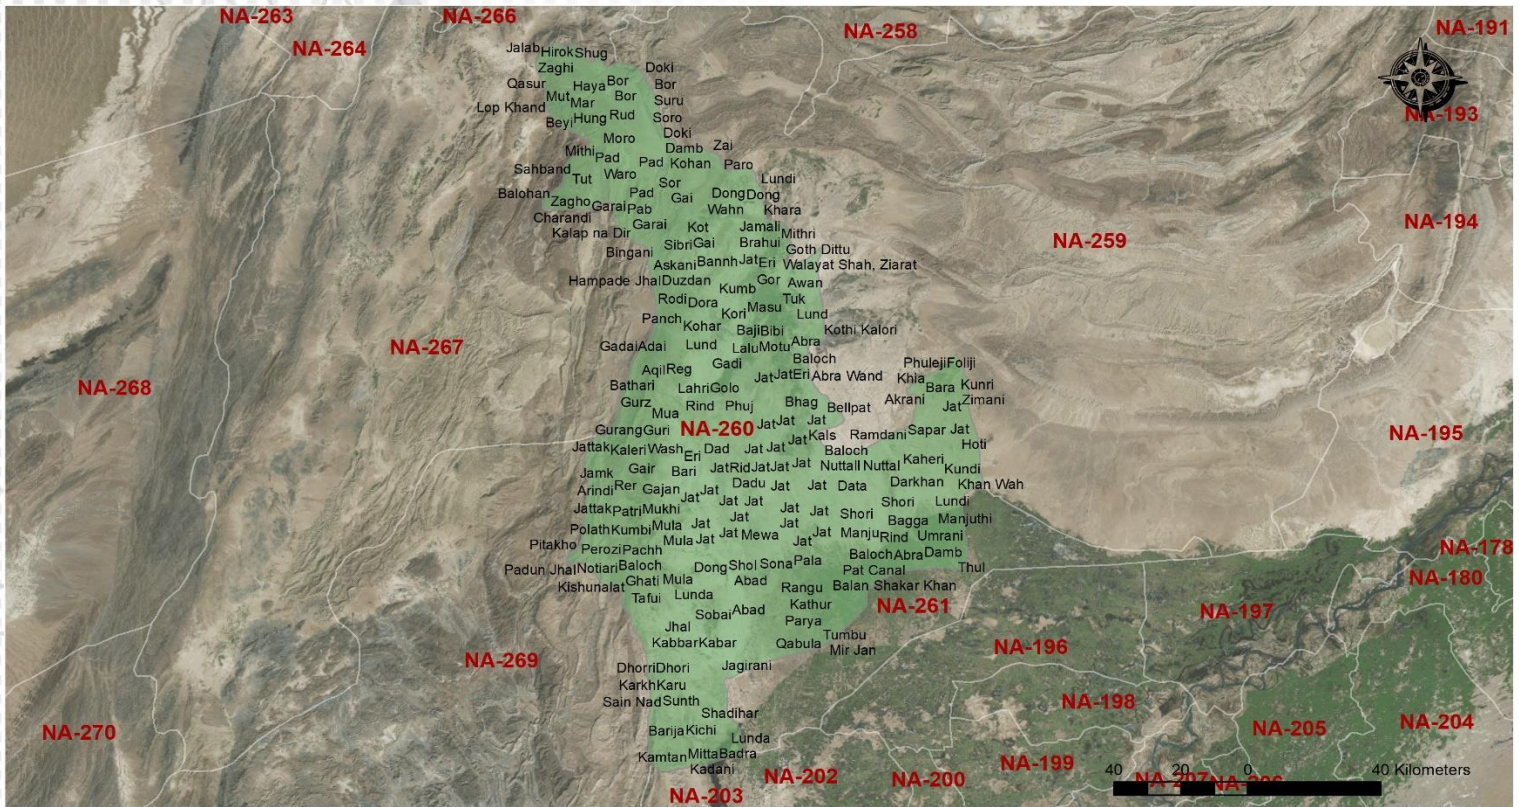

CONSTITUENCY PROFILE

NA-260 NASIRABAD-CUM-KACHHI-CUM-JHAL MAGSI

BALUCHISTAN

CONSTITUENCY POPULATION

878,864

VOTER STATISTICS

Male 209,227

Female 156,635

Total 365,862

42% of the total population are registered as voters

POLLING STATIONS

116 Male 98 Female 173 Combined 387 Total

Number of polling stations where registered voters exceed 1,200 75

POLLING BOOTHS

625 Male 489 Female 1,114 Total

AVERAGE VOTER AT POLLING STATION 945 AVERAGE VOTER AT POLLING BOOTH 328

LIST OF CONTESTING CANDIDATES

#	Name	Name of Political Party
1	Izhar Hussain	Independent
2	Aurangzaib Alamgir Magi	Independent
3	Taj Muhammmad Raisani	Independent
4	Khalid Hussain Magi	Balochistan Awami Party
5	Rehmat Ullah	Pakistan Falah Party
6	Sain Bakhsh	Independent
7	Sardar Abdul Sattar Khan	Allah-o-Akbar Tehreek
8	Syed Naseer Ahmed Shah Dopasi	Pakistan Peoples Party Parliamentarians
9	Shahnaz Naseer Baloch	Balochistan National Party
10	Abdul Sattar	Independent
11	Abdul Majid	Jamote Qaumi Movement
12	Ali Hassan	National Party
13	Ghulam Haider	Independent
14	Ghulam Rasool	Independent
15	Muhammad Panah	Independent
16	Muhammad Riaz	Independent
17	Molvi Muhammad Abdullah	Muttahidda Majlis-e-Amal Pakistan
18	Mir Khan	Independent
19	Mir Sardar Khan Rind	Pakistan Tehreek-e-Insaf
20	Mir Muhammad Asim Kurd	Independent
21	Mir Muhammad Magi	Pak Sarzameen Party
22	Mir Muhammad Hashim Khan	Independent
23	Nisar Ahmed	Independent
24	Nasrullah	Independent
25	Niaz Ahmed	Independent